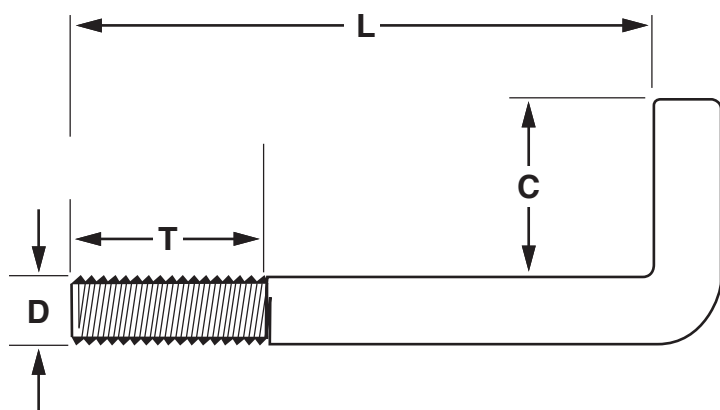

341 Westchester
Corpus Christi, Texas 78408

Ph: (800) 460-6366 or (361) 884-6366 Fax: (361) 884-0695
Website: www.ccgasket.com

Stud Bolts

End to End Stud

First Thread to First Thread Stud

Double-End Studs

Tap-End Studs

Bent Bolts

L-Bolt (Hook, Right Angle)

Forged Machinery Eye Bolt

Rod End

Machinery Shoulder Eye Bolt

J-Bolt (Hook Bolt)

Figure 120 U-Bolt

Eye Bolt, Open

Eye Bolt, Closed

Figure 137 U-Bolt

Washers

SAE Flatwashers

Grade 5 Washers

A-325/F436 Hardened Round Structural Washers

Grade 8 Washers

USS Flatwashers