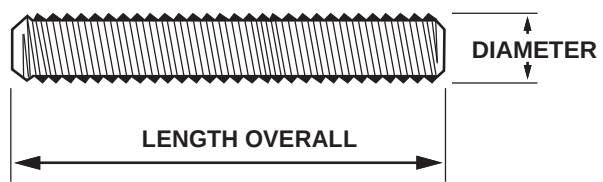

341 Westchester
Corpus Christi, Texas 78408

Ph: (800) 460-6366 or (361) 884-6366 Fax: (361) 884-0695
Website: www.ccgasket.com

Stud Bolts

End to End Stud

First Thread to First Thread Stud

Double-End Studs

Tap-End Studs

Bent Bolts

L-Bolt (Hook, Right Angle)

Forged Machinery Eye Bolt

Rod End

Machinery Shoulder Eye Bolt

J-Bolt (Hook Bolt)

Figure 120 U-Bolt

Eye Bolt, Open