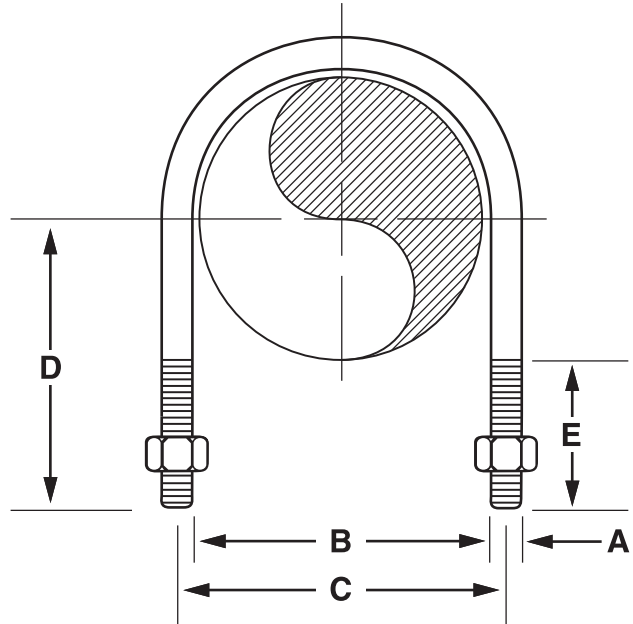

341 Westchester
Corpus Christi, Texas 78408

Ph: (800) 460-6366 or (361) 884-6366 Fax: (361) 884-0695
Website: www.ccgasket.com

Stud Bolts

End to End Stud

First Thread to First Thread Stud

Double-End Studs

Tap-End Studs

Bent Bolts

L-Bolt (Hook, Right Angle)

Forged Machinery Eye Bolt

Rod End

Machinery Shoulder Eye Bolt

J-Bolt (Hook Bolt)

Figure 120 U-Bolt

Eye Bolt, Open

Eye Bolt, Closed

Figure 137 U-Bolt

Washers

SAE Flatwashers

Grade 5 Washers

A-325/F436 Hardened Round Structural Washers

Grade 8 Washers

USS Flatwashers