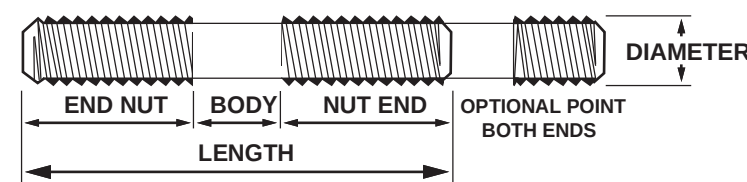

341 Westchester
Corpus Christi, Texas 78408

Ph: (800) 460-6366 or (361) 884-6366 Fax: (361) 884-0695
Website: www.ccgasket.com

Stud Bolts

End to End Stud

First Thread to First Thread Stud

Double-End Studs

Tap-End Studs

Bent Bolts

L-Bolt (Hook, Right Angle)

Forged Machinery Eye Bolt

Rod End

Machinery Shoulder Eye Bolt

J-Bolt (Hook Bolt)

Figure 120 U-Bolt

Eye Bolt, Open