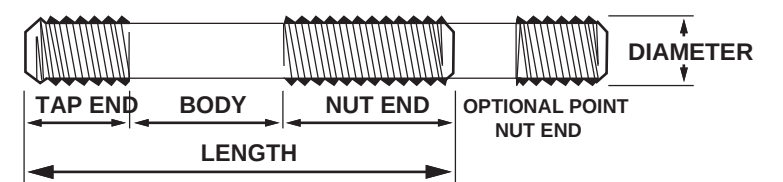

341 Westchester
Corpus Christi, Texas 78408

Ph: (800) 460-6366 or (361) 884-6366 Fax: (361) 884-0695
Website: www.ccgasket.com

Stud Bolts

End to End Stud

First Thread to First Thread Stud

Double-End Studs

Tap-End Studs

Bent Bolts

L-Bolt (Hook, Right Angle)

Forged Machinery Eye Bolt

Rod End

Machinery Shoulder Eye Bolt

J-Bolt (Hook Bolt)

Figure 120 U-Bolt

Eye Bolt, Open