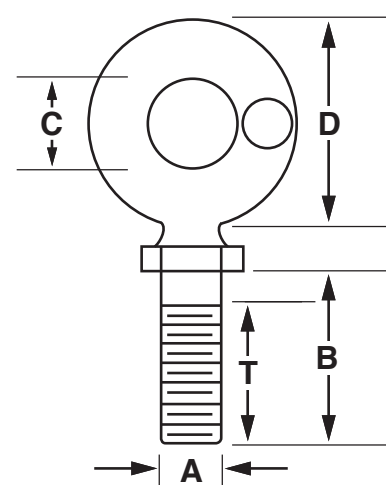

341 Westchester
Corpus Christi, Texas 78408

Ph: (800) 460-6366 or (361) 884-6366 Fax: (361) 884-0695
Website: www.ccgasket.com

Stud Bolts

End to End Stud

First Thread to First Thread Stud

Double-End Studs

Tap-End Studs

Bent Bolts

L-Bolt (Hook, Right Angle)

Forged Machinery Eye Bolt

Rod End

Machinery Shoulder Eye Bolt

J-Bolt (Hook Bolt)

Figure 120 U-Bolt

Eye Bolt, Open

Eye Bolt, Closed

Figure 137 U-Bolt

Washers

SAE Flatwashers

Grade 5 Washers

A-325/F436 Hardened Round Structural Washers

Grade 8 Washers

USS Flatwashers