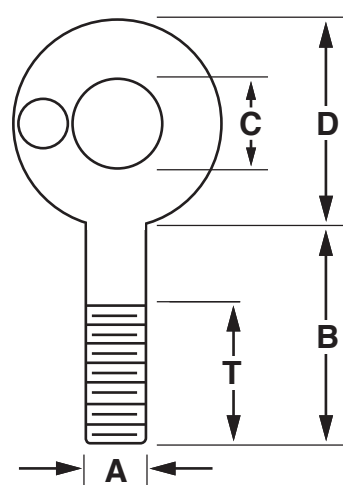

341 Westchester
Corpus Christi, Texas 78408

Ph: (800) 460-6366 or (361) 884-6366 Fax: (361) 884-0695
Website: www.ccgasket.com

Stud Bolts

End to End Stud

First Thread to First Thread Stud

Double-End Studs

Tap-End Studs

Bent Bolts

L-Bolt (Hook, Right Angle)

Forged Machinery Eye Bolt

Rod End

Machinery Shoulder Eye Bolt

J-Bolt (Hook Bolt)

Figure 120 U-Bolt

Eye Bolt, Open

Eye Bolt, Closed

Figure 137 U-Bolt

Washers

SAE Flatwashers

Grade 5 Washers

A-325/F436 Hardened Round Structural Washers

Grade 8 Washers

USS Flatwashers